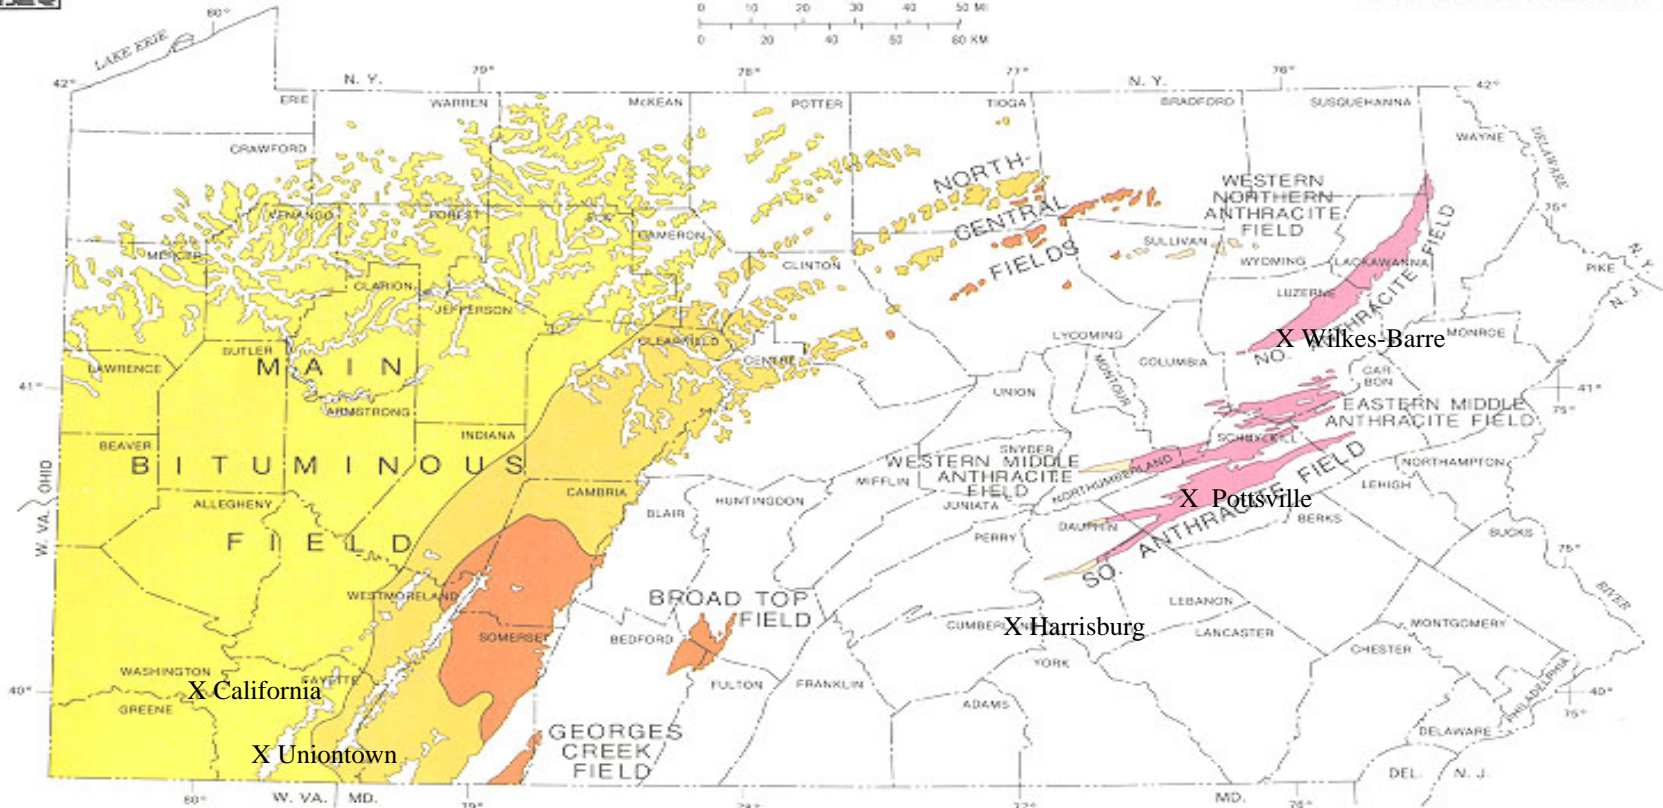

Bench-Marking Workshop

MAP 11

DISTRIBUTION OF PENNSYLVANIA COALS

COMMONWEALTH OF PENNSYLVANIA
DEPARTMENT OF ENVIRONMENTAL RESOURCES
OFFICE OF PARKS AND FORESTRY
BUREAU OF
TOPOGRAPHIC AND GEOLOGIC SURVEY

SCALE 1:2,000,000