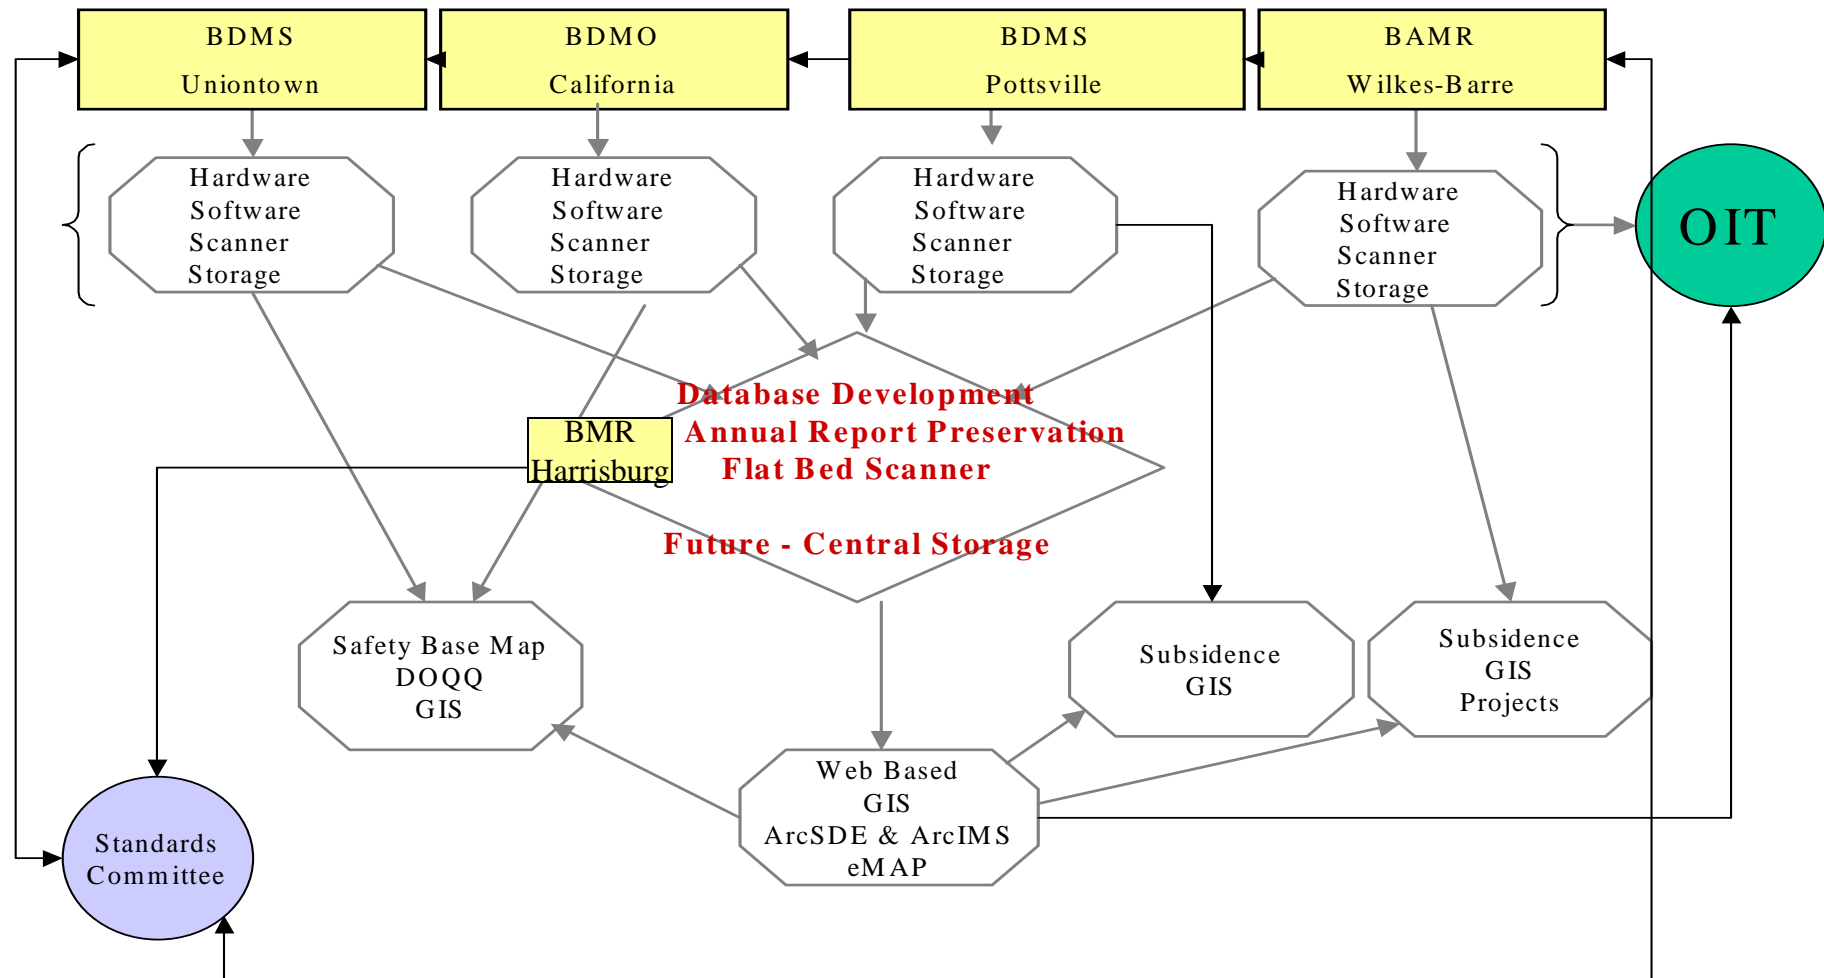

Bench-Marking Workshop

MCC Mining Compact Commission

**Underground Mine Mapping –
Benchmarking Workshop**

Pittsburgh, Pennsylvania

Bench-Marking Workshop

Pennsylvania's Initiative on Preservation of Maps of Abandoned Mines

EXPLANATION

BITUMINOUS FIELDS

ANTHRACITE FIELDS

Bench-Marking Workshop

PA. DEP Map Digitizing Initiative

Bench-Marking Workshop

Vidar Atlas SP 54 Color Scanners

Fujifilm Quattro Flatbed Scanner

3 HP Plotters

and 2 Gestetner Digital Copiers

1.6 Terabyte IBM Servers

High Resolution Digital Camera

Bench-Marking Workshop

Combined Database PHUMMIS

Development stages

Data conversion